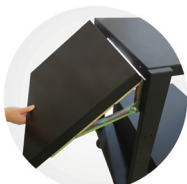

Optional folding shelf accessory increases work surface